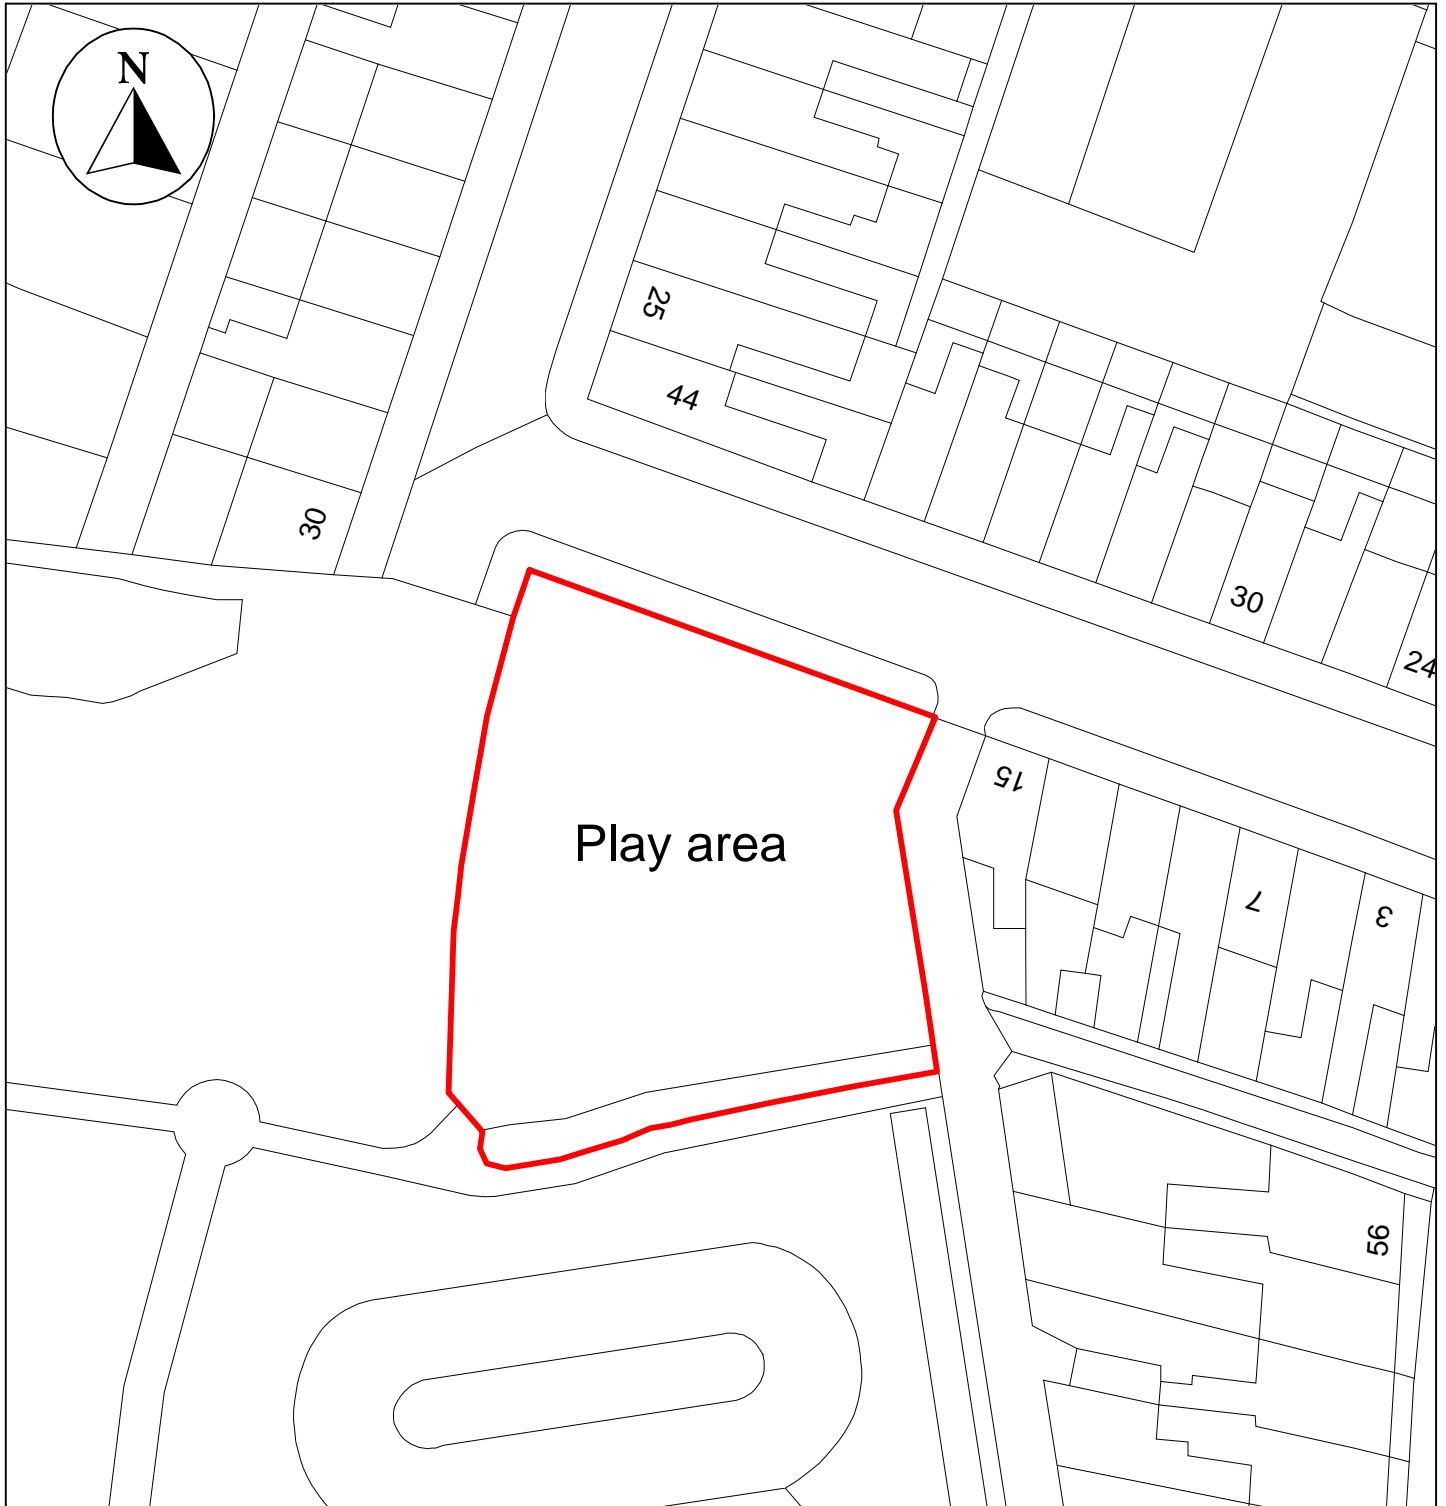

Public Space Protection Order Cumberland Council 2024

ANTI-SOCIAL BEHAVIOUR CRIME AND
POLICING ACT 2014

Land at Colville Terrace, Carlisle, CA2 5HW

Neighbourhoods
Education and Enforcement
Allerdale House
Workington
CA14 3YJ

Scale: 1 : 500
Date: February 2024

©crown copyright database rights 2024
ordnance survey AC0000861732